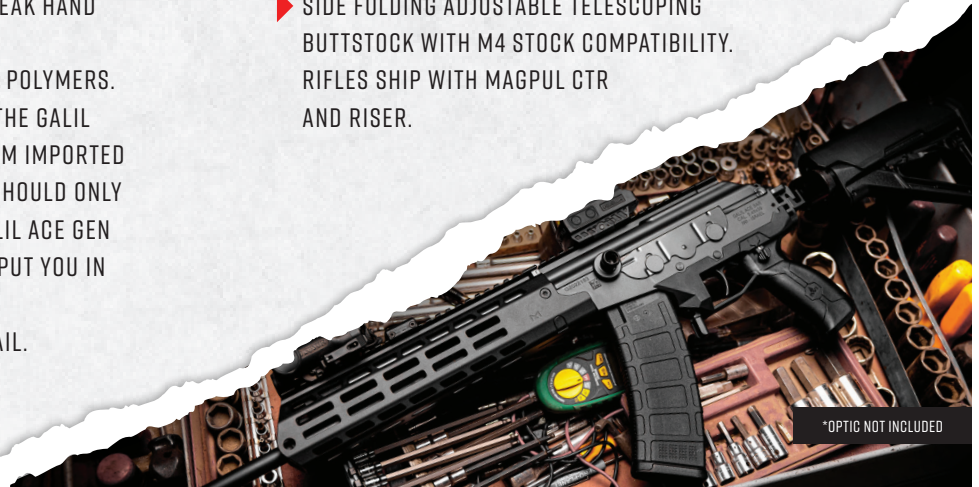

FEATURES

- CHARGING HANDLE (RECIPROCATING) ON THE LEFT SIDE OF THE MILLED STEEL RECEIVER ALLOWING FOR WEAK HAND OPERATION.
- WEIGHT REDUCTION WITH THE USE OF MODERN POLYMERS.
- LR/SR MAGAZINE COMPATIBILITY. (NOTE THAT THE GALIL ACE GEN II RIFLE IS ASSEMBLED IN THE US FROM IMPORTED AND US PARTS UNDER 18 U.S.C § 922(R). YOU SHOULD ONLY USE MAGAZINES MADE IN THE USA IN YOUR GALIL ACE GEN II RIFLE. USE OF AN IMPORTED MAGAZINE MAY PUT YOU IN VIOLATION OF 18 U.S.C § 922(R).)
- FULL LENGTH 2-PIECE PICATINNY STYLE TOP RAIL.
- FREE FLOAT M-LOK RAIL FOREARM.
- UPDATED AND SHORTER SAFETY PROFILE AND THROW.
- SIDE FOLDING ADJUSTABLE TELESCOPING BUTTSTOCK WITH M4 STOCK COMPATIBILITY. RIFLES SHIP WITH MAGPUL CTR AND RISER.