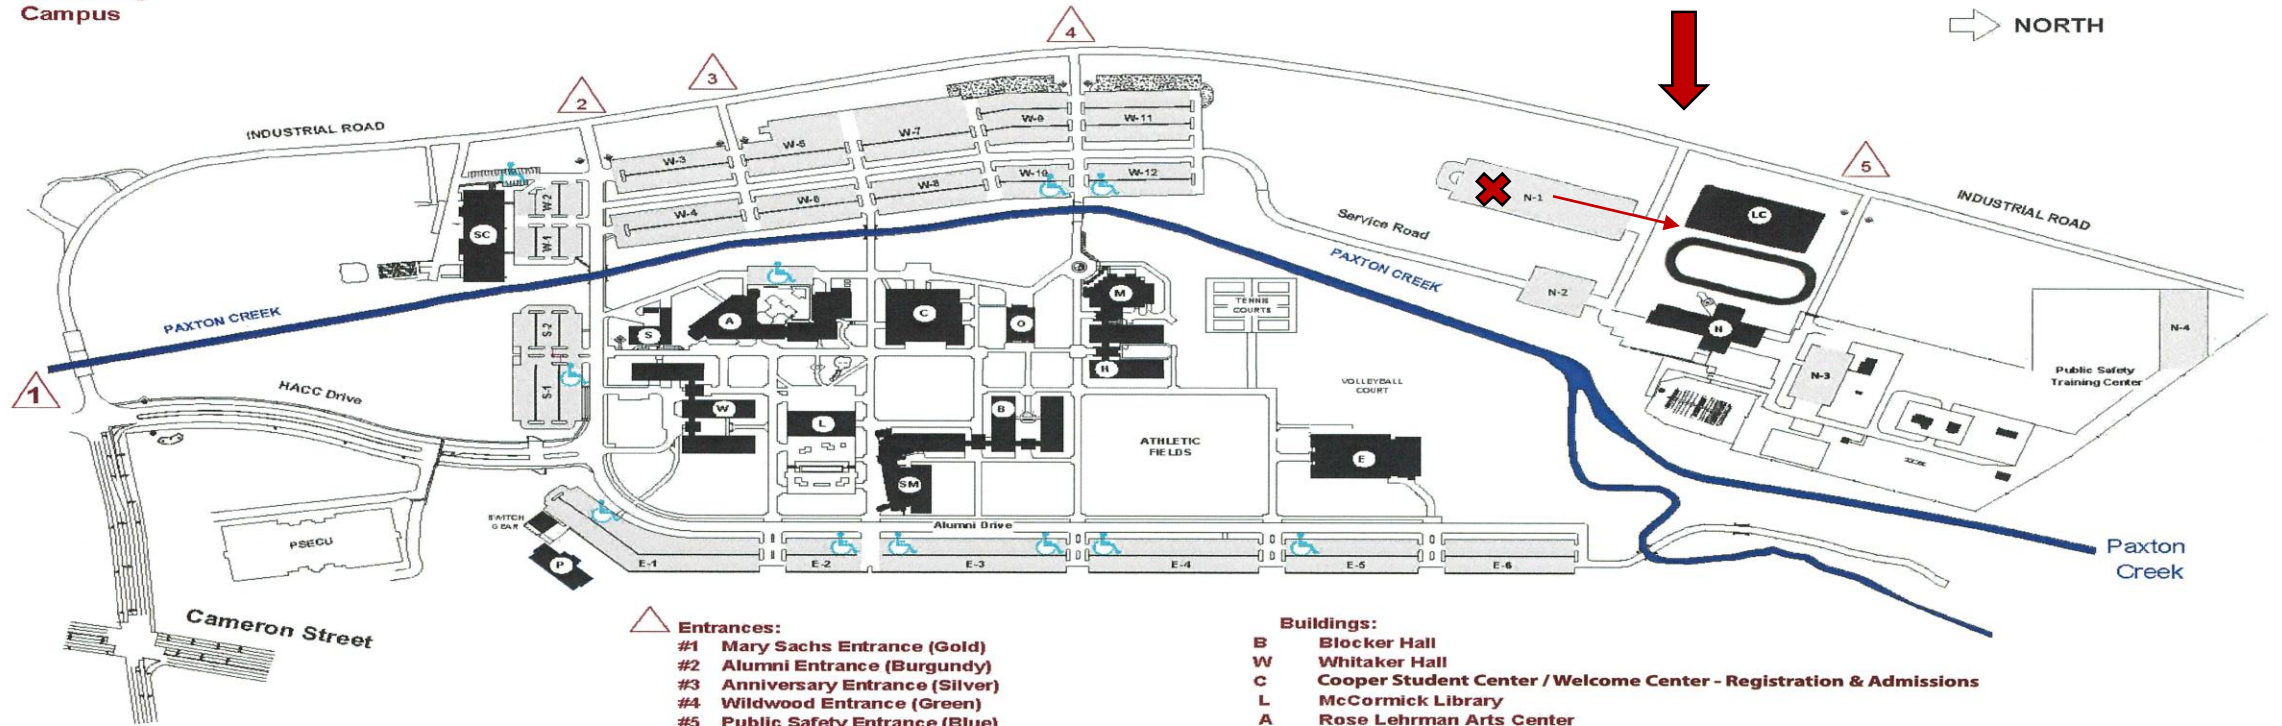

Harrisburg  
Campus

Use This Entrance And Park in N-1 Lot Immediately To Your Right Follow The Sidewalk  
Straight Across To The Main Entrance Of The Jeffrey Piccola LE Complex

- Entrances:**
- #1 Mary Sachs Entrance (Gold)
  - #2 Alumni Entrance (Burgundy)
  - #3 Anniversary Entrance (Silver)
  - #4 Wildwood Entrance (Green)
  - #5 Public Safety Entrance (Blue)

- Parking:**
- West Lot - W-1 thru W-12
  - East Lot - E-1 thru E-6
  - South Lot - S-1 thru S-2 - Staff, Gated
  - North Lot - N-1 thru N-4

- Buildings:**
- B Blocker Hall
  - W Whitaker Hall
  - C Cooper Student Center / Welcome Center - Registration & Admissions
  - L McCormick Library
  - A Rose Lehrman Arts Center
  - O Overholt Bookstore
  - H Hall Technology Building
  - E Evans Physical Education Building
  - S Stabler Hall
  - N North Hall / Public Safety Training Center / GM Training
  - M Ted Lick Administration Building / Mumma Hall
  - P Grace Milliman Pollock Education Pavilion / U-Gro Learning Centre
  - SC Facilities Department
  - SM Select Medical Pavilion
  - LC Piccola Law Enforcement Complex

Handicapped Parking